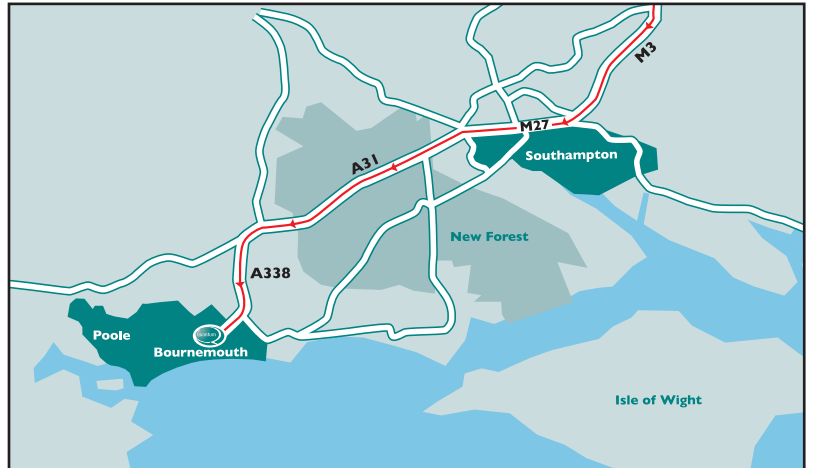

# Directions

- M3 to Basingstoke, Southampton.
- At Junction 13 keep in left hand lane, then join M27 West.
- Continue straight onto A31.
- A338 to Bournemouth.
- Follow A338 to St Paul's Roundabout, take the 1st exit (left-hand filter lane).
- At next roundabout take 1st exit.
- Move into right hand lane & take 3rd exit at roundabout.
- At pedestrian crossing/traffic lights turn left onto St Swithuns Road.
- Bear left onto Southcote Road & continue: Central Bournemouth Business Park is on the left as you come up slight hill.