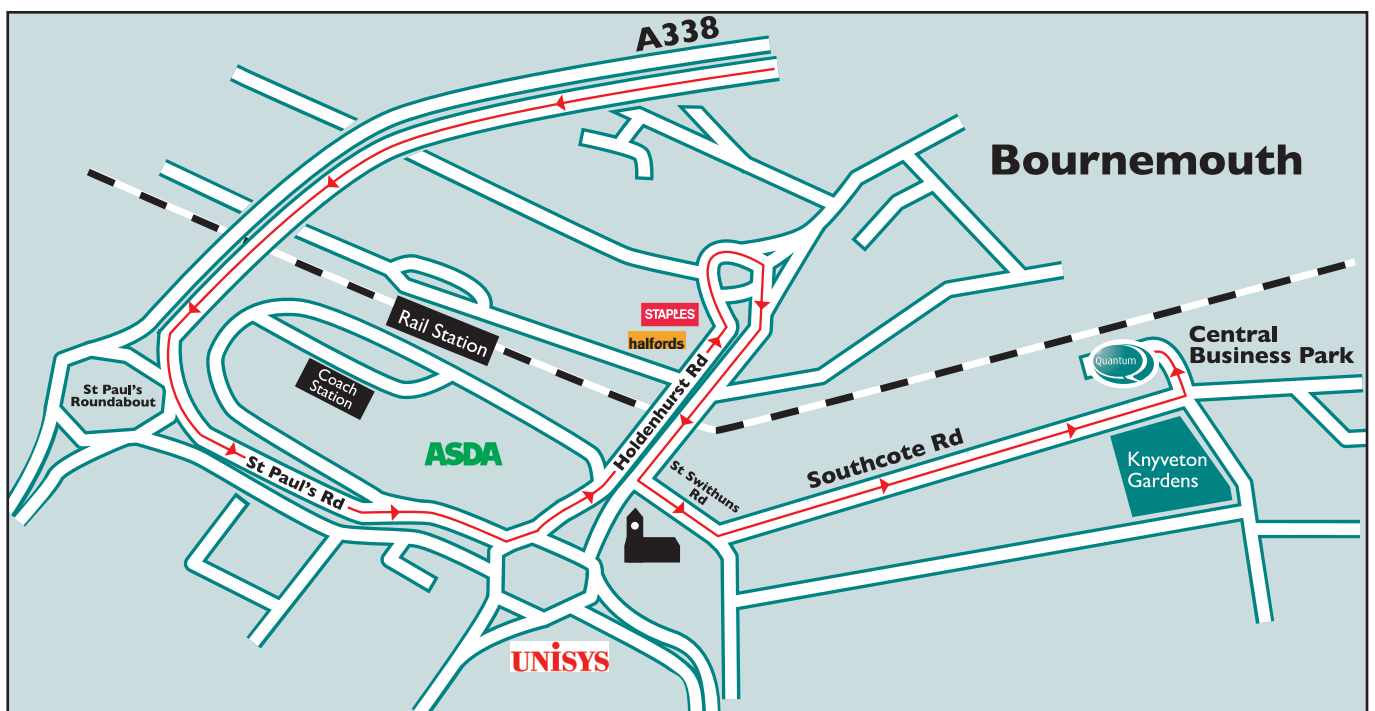

# Directions

- M3 to Basingstoke, Southampton.
- At Junction 13 keep in left hand lane, then join M27 West.
- Continue straight onto A31.
- A338 to Bournemouth.
- Follow A338 to St Paul's Roundabout, take the 1st exit (left-hand filter lane).
- At next roundabout take 1st exit.
- Move into right hand lane & take 3rd exit at roundabout.
- At pedestrian crossing/traffic lights turn left onto St Swithuns Road.
- Bear left onto Southcote Road & continue: Central Bournemouth Business Park is on the left as you come up slight hill.